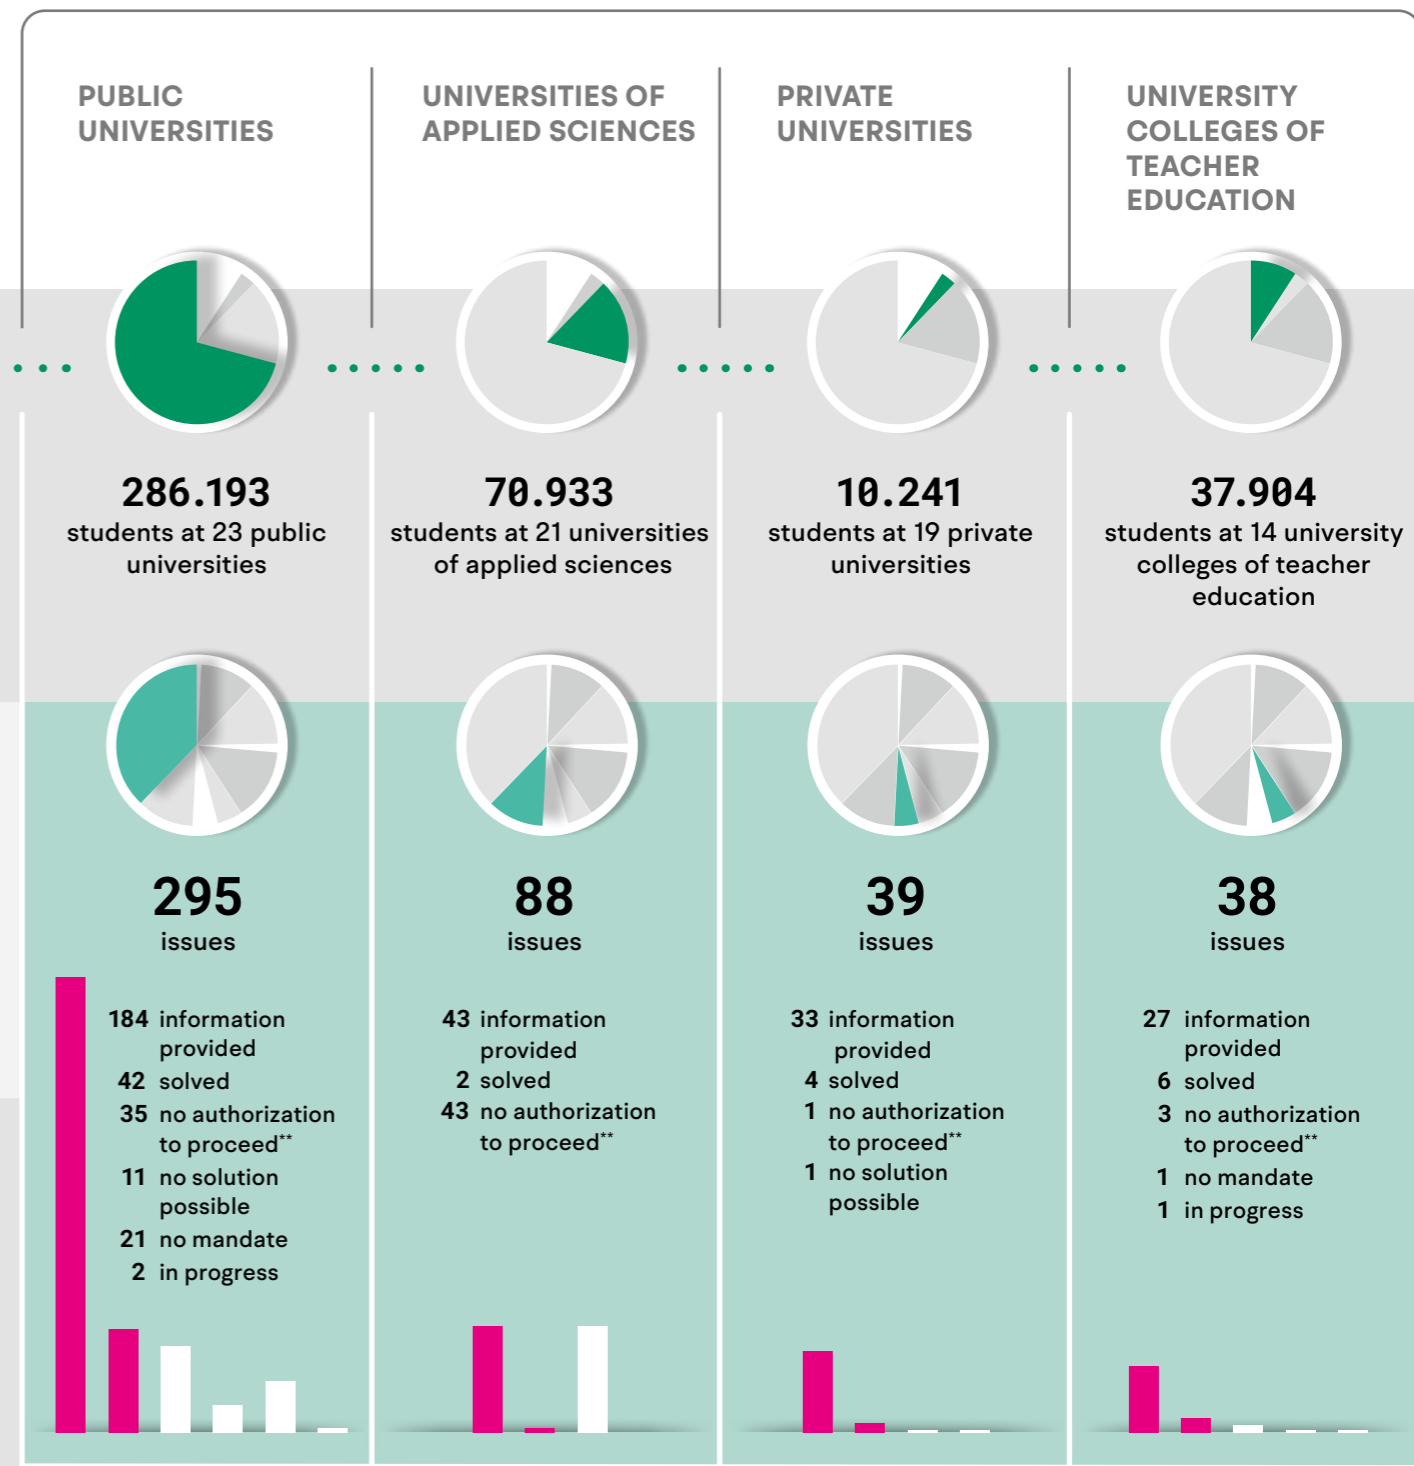

- 88 financial issues
- 79 academic degrees
- 57 termination
- 52 tuition fee
- 41 disability/illness
- 36 academic integrity
- 22 bullying/discrimination
- 11 dormitory accommodation
- 9 mobility scheme

AUSTRIAN STUDY GRANT AUTHORITY
114 issues

STUDENT DORMITORIES
11 issues

OTHER INSTITUTIONS*
107 issues

UNKNOWN INSTITUTIONS
85 issues

1187
assignments to subject fields